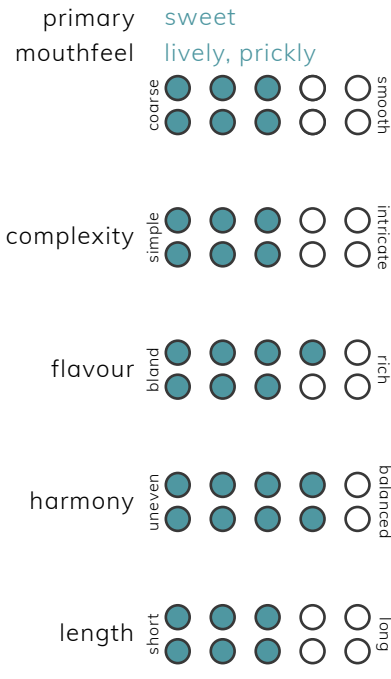

CAPTAIN MORGAN WHITE RUM

BESPOKE UNIT'S RATING

65/100

Scoring Key
 81 - 100
 Outstanding
 61 - 80
 Good
 41 - 60
 Average
 - 40
 Mediocre

region:
 type:
 base:
 age statement:
 casking:
 additives:
 chill filtration:
 alcohol by volume:

PROPERTIES

u.s. virgin islands
 white rum
 molasses
 nas
 ex-bourbon
 sugar
 yes
 37.5%

8/10

ROBE

33/50

PALATE

NOSE

16/30