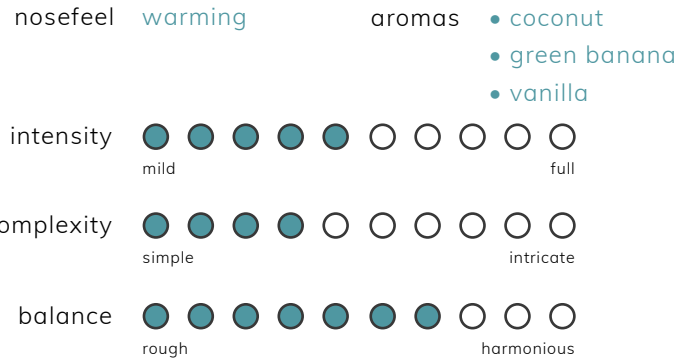

CAPTAIN MORGAN WHITE RUM

BESPOKE UNIT'S RATING

65/100

Scoring Key
 81 - 100
 Outstanding
 61 - 80
 Good
 41 - 60
 Average
 - 40
 Mediocre

region:
 type:
 base:
 age statement:
 casking:
 additives:
 chill filtration:
 alcohol by volume:

PROPERTIES

u.s. virgin islands
 white rum
 molasses
 nas
 ex-bourbon
 sugar
 yes
 37.5%

8/10

ROBE

33/50

PALATE

NOSE

16/30