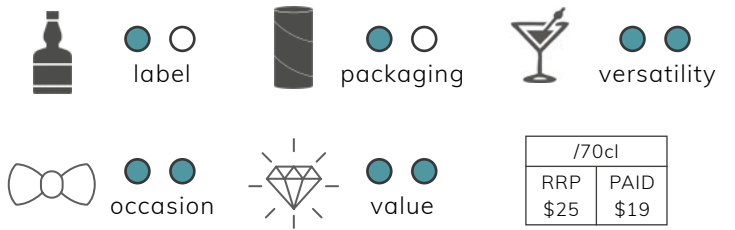

EXPERIENCE

8/10

COCKTAILS & PAIRINGS

- daiquiri
- dark & stormy
- cuba libre

- davidoff dominicana
- banana chips
- crème brûlée

NOTES

A super fresh, simple value-for-money rum, made for light and zesty cocktails or longdrinks.