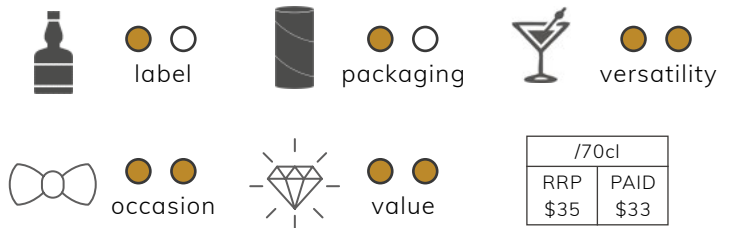

EXPERIENCE

8/10

COCKTAILS & PAIRINGS

- bourbon & ginger ale
- mint julep
- whiskey sour

- corn tortilla
- aj fernandez new world
- baked apple

NOTES

Buffalo Trace's distillery benchmark Bourbon, an all-time classic, well worth your time and money as the ideal versatile whiskey for your daily rotation.